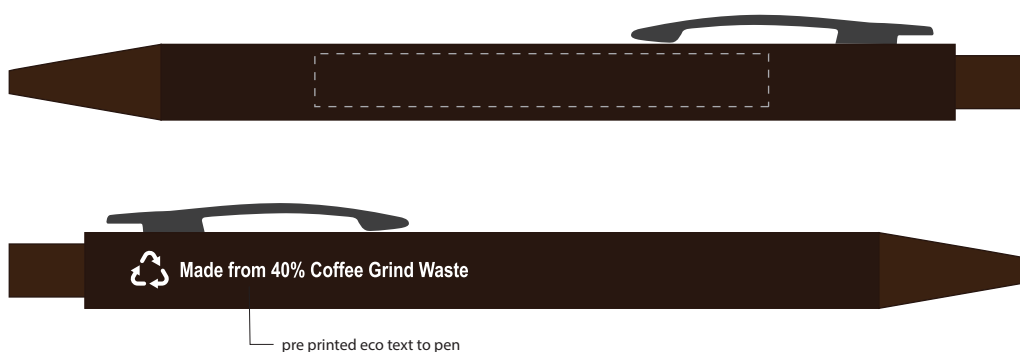

PANTONE REFERENCE(S)

● Colour 1

● Colour 1

● Colour 1

● Colour 1

ARTWORK SCALE 100%

ARTWORK SCALE 100%

Max print area: 60mm x 7mm

Product Image for visualisation
- colours may vary

The dashed line is to demonstrate print area and will not appear on your printed item

PLEASE NOTE:

- All colours including print and product are for visual purposes only and should not be regarded as the actual colour of the product and print.
- Some products may vary from batch to batch and may differ from previous orders.
- The colour and texture of a product can also have an effect on the final print colour.
- By approving this order we accept that you understand these terms.